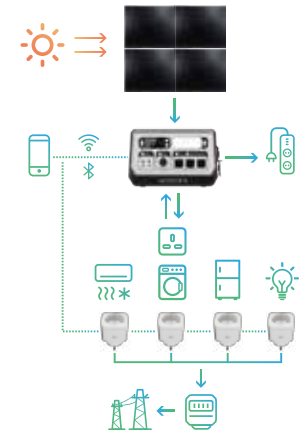

Use as DIY power station

Home emergency
backup power supply

Outdoor camping
mobile power supply

High Power & Large Capacity

Ready for 99%+ home appliances

Usage Time Of Devices

 Car refrigerator/60W 34 hours	 Mobile phone 75 times	 Manual impact drill/800W 2.5 hours
 Coffee machine/1000W 2 hours	 Laptop/10W 204 hours	 Electric breaker/900W 2 hours