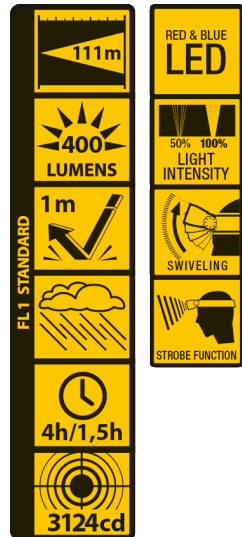

## 5 Watt LED Headlamp • 400 Lumen Power • FOCUS Function

**+ 3 EXTRA BATTERIES**

### M-HDL-003-DU2

Function	100% - 50% - Off - Focus - Stroboscope Blue LED - Red LED - Off
LED Type	5 Watt LED + 2x Blue LED + 2x Red LED
Light Output	400 lumens
Beam Distance	37m on flood, 111m on beam
Beam Angle	56°
Run Time	100% = 1.5h / 50% = 4h
Water Resistance	IP44
Material	Aluminium / Rubber / ABS
Color	Black and grey
Battery operated	3x AAA Alkaline + 3x extra batteries included
Dimensions	6.00cm x 4.50cm x 4.00cm
Packaging	1 piece in blister
EAN	0884620049973