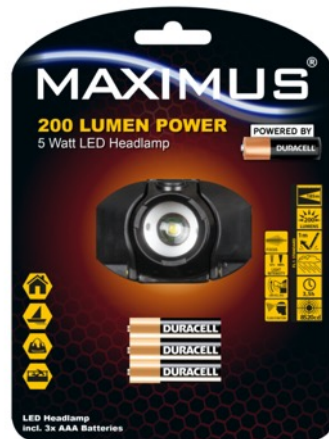

5 Watt LED Headlamp • 200 Lumen Power • FOCUS Function

M-HDL-002-DU

Function	100% - 50% - Off - Focus - Stroboscope
LED Type	5 Watt LED
Light Output	200 lumens
Beam Distance	185m
Beam Angle	60° - 120°
Run Time	100% = 3.5h / 50% = xxh
Water Resistance	IP44
Material	Aluminium / ABS
Color	Black
Battery operated	3x AAA Alkaline included
Dimensions	7.00cm x 6.00cm x 2.70cm
Packaging	1 piece in blister
EAN	0884620049812