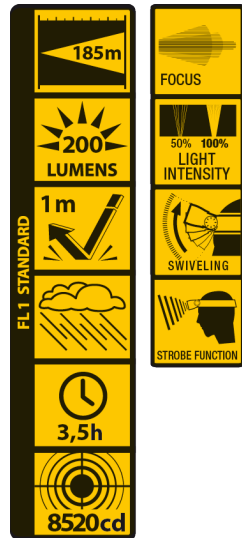

5 Watt LED Headlamp • 200 Lumen Power • FOCUS Function

M-HDL-002-DU

Function	100% - 50% - Off - Focus - Stroboscope
LED Type	5 Watt LED
Light Output	200 lumens
Beam Distance	185m
Beam Angle	60° - 120°
Run Time	100% = 3.5h / 50% = xxh
Water Resistance	IP44
Material	Aluminium / ABS
Color	Black
Battery operated	3x AAA Alkaline included
Dimensions	7.00cm x 6.00cm x 2.70cm
Packaging	1 piece in blister
EAN	0884620049812