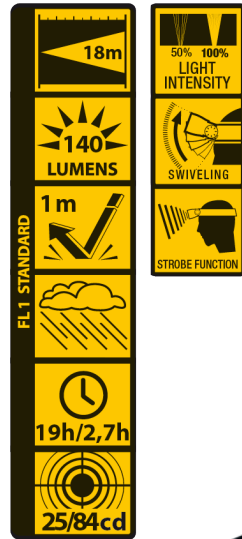

2 Watt LED Headlamp • 140 Lumen Power • STROBE Function

M-HDL-001-DU

Function	100% - 50% - Off - Stroboscope
LED Type	2 Watt LED
Light Output	140 lumens
Beam Distance	18m
Beam Angle	81.7°
Run Time	100% = 2.7h / 50% = 19h
Water Resistance	IPX4
Material	Aluminium / ABS
Color	Black
Battery operated	3x AAA Alkaline included
Dimensions	7.50cm x 5.30cm x 5.00cm
Packaging	1 piece in blister
EAN	0884620049461