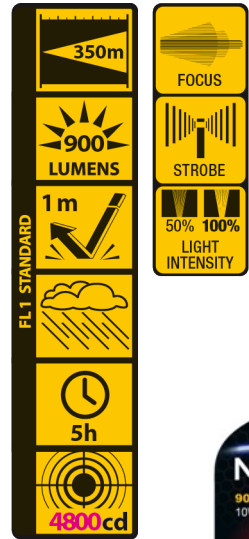

10 Watt LED Flashlight • 900 Lumen Power • FOCUS Function

M-FL-023-DU

Function	100% - 50% - SOS - Focus - Off
LED Type	10 Watt LED
Light Output	900 lumens
Beam Distance	350m
Run Time	100% = 2.5h / 50% = 5h
Water Resistance	IP67
Material	Aluminium and rubber
Color	Black with orange ring
Battery operated	6x AAA Alkaline included
Dimensions	ø 4.30cm x 17.60cm
Packaging	1 piece in blister
EAN	0884620051563