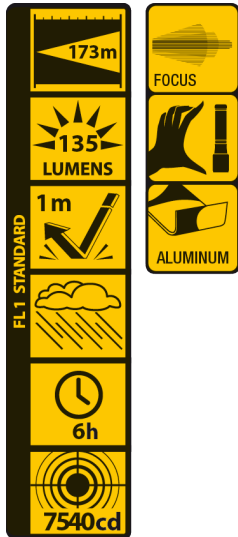

MAXIMUS[®]

www.vidis.com

3 Watt LED Flashlight • 135 Lumen Power • FOCUS Function

POWERED BY

M-FL-018-D16-DU

Function	On - Off - Focus
LED Type	3 Watt LED
Light Output	135 lumens
Beam Distance	173m
Run Time	6h
Water Resistance	IPX4
Material	Aluminium
Color	Black with cubber metal ring
Battery operated	3x AAA Alkaline included
Accessory	Hand strap
Dimensions	ø 3.30cm x 10.90cm
Packaging	1 piece in blister
EAN	0884620049652

Hand strap included