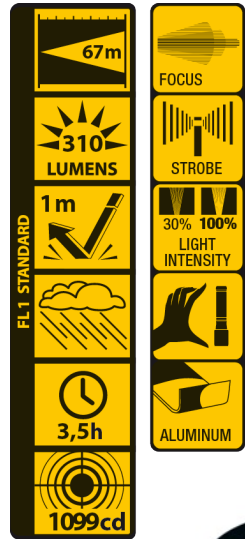

## 5 Watt LED Flashlight • 310 Lumen Power • FOCUS Function

**+ 3 EXTRA BATTERIES**

### M-FL-015-DU2

Function	100% - 30% - Off - Focus - Stroboscope
LED Type	5 Watt LED
Light Output	310 lumens
Beam Distance	67m
Run Time	100% = 3.5h / 30% = xxh
Water Resistance	IPX7
Material	Aluminium
Color	Black with orange metal rings
Battery operated	3x AAA Alkaline + 3 extra batteries included
Accessory	
Dimensions	ø 4.30cm x 14.70cm
Packaging	1 piece in blister
EAN	0884620049966