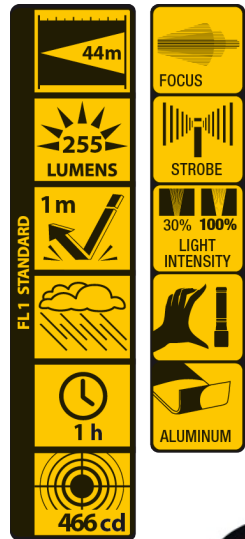

3 Watt LED Flashlight • 255 Lumen Power • FOCUS Function

M-FL-014-DU

Function	100% - 30% - Off - Focus - Stroboscope
LED Type	3 Watt LED
Light Output	255 lumens
Beam Distance	44m
Run Time	100% = 1h / 30% = xxh
Water Resistance	IPX7
Material	Aluminium
Color	Black with orange metal rings
Battery operated	2x AA Alkaline included
Accessory	
Dimensions	ø 3.20cm x 16.60cm
Packaging	1 piece in blister
EAN	0884620049638