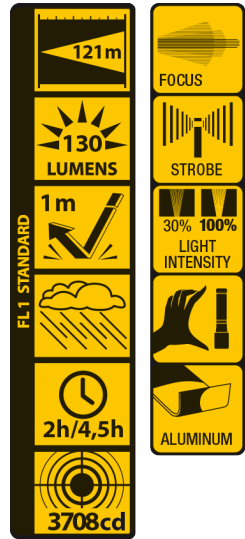

3 Watt LED Flashlight • 130 Lumen Power • FOCUS Function

M-FL-012-DU

Function	100% - 30% - Off - Focus - Stroboscope
LED Type	3 Watt LED
Light Output	130 lumens
Beam Distance	121m
Run Time	100% = 2h / 30%= 4.5h
Water Resistance	IP44
Material	Aluminium
Color	Black
Battery operated	2x AA Alkaline included
Accessory	Hand strap & pen clip
Dimensions	ø 3.00cm x 14.50cm
Packaging	1 piece in blister
EAN	0884620049621

Hand strap included

Pen clip included