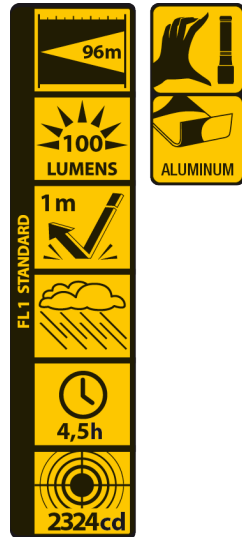

3 Watt LED Flashlight • 100 Lumen Power • Counter Display

M-FL-009-D16-DU

Function	On - Off
LED Type	3 Watt LED
Light Output	100 lumens
Beam Distance	96m
Run Time	4.5h
Water Resistance	IP44
Material	Aluminium
Color	Black
Battery operated	3x AAA Alkaline included (each flashlight)
Accessory	Hand strap
Dimensions	ø 3.20cm x 10.00cm
Packaging	1 display
EAN	tba