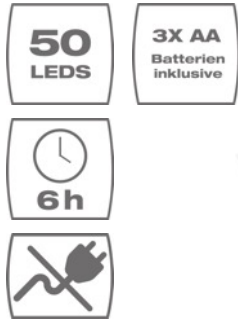

50 LED • BATTERY-POWERED • Deco light

9 cm

M-DL-3000

Packaging	1, Colorbox
Function	LED fairy lights 10 transparent bulbs with timer
Battery operated	3x AA Alkaline batteries incl.
Timer	6 hours
Material	metal and plastic
Light color	Warm white
Dimensions	6x9cm
Length	2,70m, distance between lights: 20cm