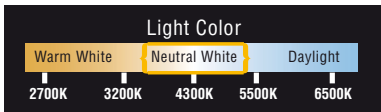

2x3lm

LED SOLAR PATHWAY LIGHT • 2PK

Automatic switch-on  
with twilight sensor

2x  
3 Lumen

SOLAR | 8h | IP44

Stainless steel + glass

2PK

## GL061S2EZ

Color temperature

Neutral white: 3800K – 4800K

Material

Housing: Stainless steel  
Lens/Panel: Glass

Function

- ON / OFF switch
- Automatic switch-on with twilight sensor
- Energy saving LED with 3 lumen

Batteries

2x 600mAh 1.2V AAA NiMH included

Runtime

Long runtime, up to 8 hours

No./type of LEDs

2x neutral white LED

Product dimensions

ø: 6.00cm, Height: 48.50cm