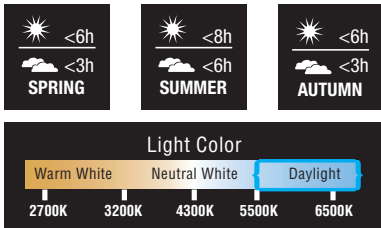

1xLED

LED SOLAR LANTERNS • 2 Pack

Automatic switch-on  
with twilight sensor

1x

Cool white LED per item

SOLAR | 8h | IP44

Steel + high quality  
plastic

2PK

## GL1029EZ

Color temperature

Cool white: 6000K

Material

Housing: Black plastic  
Lens: Clear, transparent plastic  
Hanger/Hook: Steel

Function

- ON / OFF switch
- Automatic switch-on with twilight sensor.
- Two construction options: Hang on the shepherd's hook as a lantern or place in the ground as a path light with the earth spike

Batteries

2x 450mAh 1.2V AA NiMH included

Runtime

Long runtime, up to 8 hours

No./type of LEDs

1x cool white LED

Product dimensions

Height: 96.50cm, Width: 17.50cm