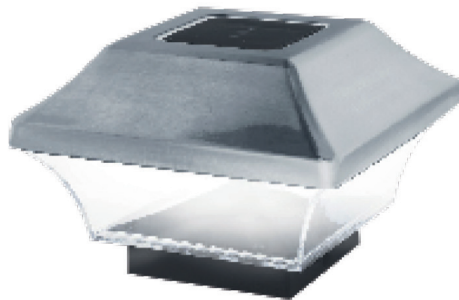

5lm

LED SOLAR POST CAP LIGHT • 1 Pack

High efficiency mono crystal solar cells

1x LED
5 Lumen

SOLAR | 8h | IP44

Stainless steel + high quality plastic

GL067SSEZ

Color temperature

Neutral white: 3800K – 4800K

Material

Housing: Stainless steel
Lens/Panel: High quality plastic

Function

High efficiency mono crystal solar cells

Batteries

1x 700mAh 0.84Wh NiMH included

Runtime

Long runtime, up to 8 hours

No./type of LEDs

1x neutral white LED

Product dimensions

Height: 9.50cm, Width: 14.10cm

Packaging type

1 piece in colorbox

EAN