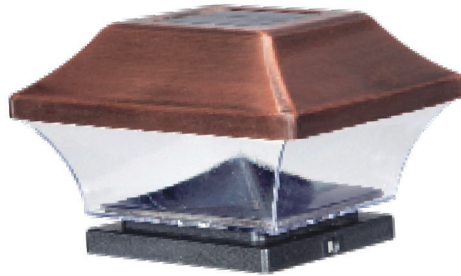

5lm

LED SOLAR POST CAP LIGHT • 1 Pack

High efficiency mono crystal solar cells

1x LED
5 Lumen

SOLAR | 8h | IP44

Stainless steel + high quality plastic

GL067COPEZ

Color temperature

Neutral white: 3800K – 4800K

Material

Housing: Stainless steel
Lens/Panel: High quality plastic

Function

High efficiency mono crystal solar cells

Batteries

1x 700mAh 0.84Wh NiMH included

Runtime

Long runtime, up to 8 hours

No./type of LEDs

1x neutral white LED

Product dimensions

Height: 9.50cm, Width: 14.10cm

Packaging type

1 piece in colorbox

EAN