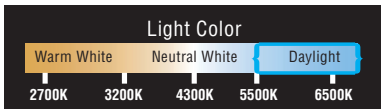

## LED SOLAR WALL LIGHT WITH MOTION SENSOR • 1 Pack

Automatic switch-on  
with motion sensor

**50x LED**  
30 Lumen

SOLAR | 8h | IP44

High quality plastic

### SL014EZ

Color temperature

Cool white: 6000K

Material

High quality plastic

Function

- Motion sensor switches to 300 lumen for 15 seconds when motion is detected
- **Mode A:** Light off – only when moving 15 seconds 100%
- **Mode B:** Dimmer light at night, 100% when moving for 15 seconds
- **Mode B:** Dimmer light at night, no motion light
- **Detection sensor: 3-5 meters**
- **Sensor angle: 100°**

Batteries

1x 1200mAh 3.7V 18650 Li-Ion included

Runtime

Long runtime, up to 8 hours

No./type of LEDs

50x cool white LED

Product dimensions

Height: 13.60cm, Width: 16.00cm