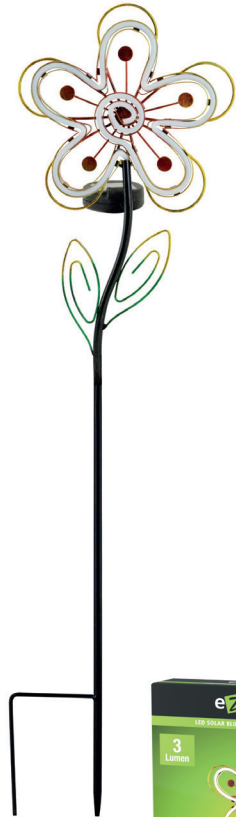

1xLED

LED SOLAR FLOWER LIGHT „FLORA GOLD“ • 1 Pack

Automatic switch-on
with twilight sensor

1x

LED band warm white luminous

SOLAR | 8h | IP44

Metal + plastic

GL1053EZ

Color temperature

Warm white luminous

Material

Housing: Metal, plastic
Panel: Plastic

Function

- ON / OFF switch
- Automatic switch-on with twilight sensor

Batteries

1x 300mAh 1.2V AAA NiMH included

Runtime

Long runtime, up to 8 hours

No./type of LEDs

1x LED band warm white luminous

Product dimensions

Height: 94.00cm, Width: 20.00cm

Packaging type

1 piece in colorbox