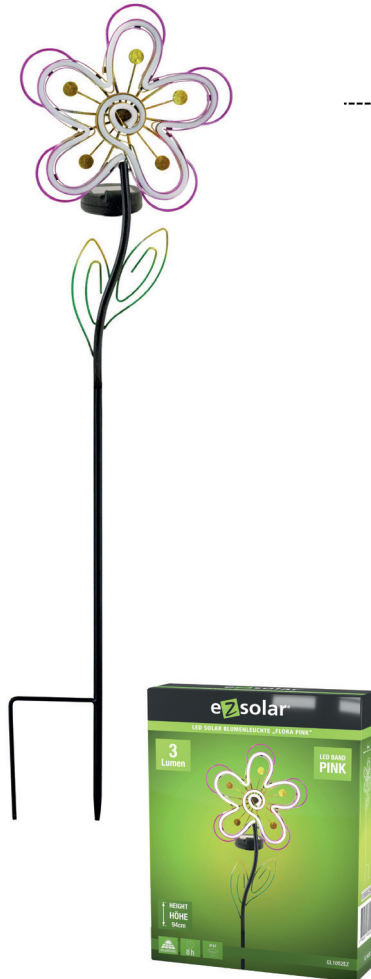

1xLED

## LED SOLAR FLOWER LIGHT „FLORA PINK“ • 1 Pack

Automatic switch-on  
with twilight sensor

**1x**  
LED band pink luminous

SOLAR | **8h** | IP44

Metal + plastic

### GL1052EZ

Color temperature	Pink luminous
Material	Housing: Metal, plastic Panel: Plastic
Function	<ul style="list-style-type: none"> <li>• ON / OFF switch</li> <li>• Automatic switch-on with twilight sensor</li> </ul>
Batteries	1x 300mAh 1.2V AAA NiMH included
Runtime	Long runtime, up to 8 hours
No./type of LEDs	1x LED band pink luminous
Product dimensions	Height: 94.00cm, Width: 20.00cm
Packaging type	1 piece in colorbox
EAN	0884620060404