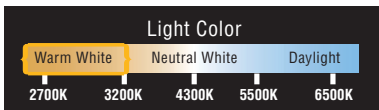

35xLED

LED SOLAR SPIRAL LANTERNS • 1 Pack

Automatic switch-on
with twilight sensor

35x

Warm white LED

SOLAR | **8h** | IP44

Metal

GL911PEZ

Color temperature

Warm white: 2700K

Material

Pink painted metal

Function

- ON / OFF switch
- Automatic switch-on with twilight sensor
- Can hang anywhere: Ideal for your party in the garden

Batteries

1x 400mAh 1.2V AAA NiMH included

Runtime

Long runtime, up to 8 hours

No./type of LEDs

35x warm white LED

Product dimensions

ø: 22.00cm

Packaging type

1 piece in colorbox