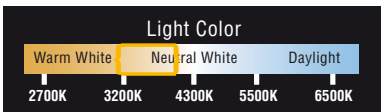

5xLED

LED SOLAR TABLE LIGHT • 1 Pack

Automatic switch-on
with twilight sensor

5x
Warm white

SOLAR | **8h** | IP44

High quality plastic

GL1072EZ

Color temperature

Warm white: 3600K - 4200K

Material

Housing: Metal, high quality plastic
Panel: Plastic

Function

- ON / OFF switch
- Automatic switch-on with twilight sensor

Batteries

1x 300mAh 1.2V NiMH AAA battery included

Runtime

Long runtime, up to 8 hours

No./type of LEDs

5x neutral white LED

Product dimensions

Height: 15.00cm, Width: 15.00cm

Packaging type

1 piece in colorbox