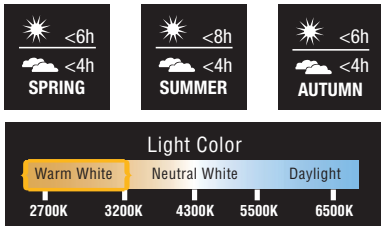

1xLED

LED SOLAR LOTUS FLOWER • 1 Pack

Automatic switch-on
with twilight sensor

1x

Warm white LED

SOLAR | 8h | IP44

Painted metal, plastic
+ glass

GL1037EZ

Color temperature

Warm white: 2200K - 3000K

Material

Housing: Painted metal, glass ball with crackle effect
Panel: Plastic

Function

- ON / OFF switch
- Automatic switch-on with twilight sensor

Batteries

1x 300mAh 1.2V AA NiMH included

Runtime

Long runtime, up to 8 hours

No./type of LEDs

1x warm white LED

Product dimensions

ø: 15.00cm, Width: 10.00cm

Packaging type

1 piece in colorbox