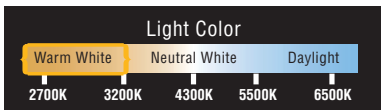

## LED SOLAR GARDEN BALL „STELLA“ • 1 Pack

Automatic switch-on  
with twilight sensor

**1x**

Warm white LED

SOLAR | **8h** | IP44

Metal, plastic

### GL1027EZ

Color temperature

Warm white: 2200K - 3000K

Material

Housing: Metal  
Panel: Plastic

Function

- ON / OFF switch
- Automatic switch-on with twilight sensor
- Can be used in different heights

Batteries

1x 300mAh 1.2V AA NiMH included

Runtime

Long runtime, up to 8 hours

No./type of LEDs

1x warm white LED

Product dimensions

ø: 18.00cm, Height: 53.20cm

Packaging type