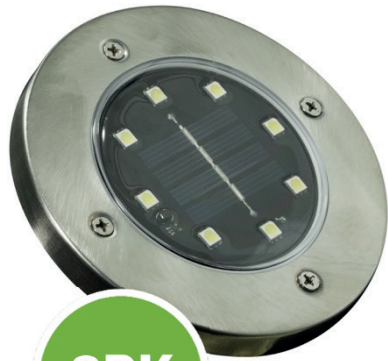

6lm

LED SOLAR GROUND SPOTLIGHT • 2 Pack

Automatic switch-on
with twilight sensor

8x LED

6 Lumen per item

SOLAR | **8h** | IP44

Stainless steel + high
quality plastic

2PK

GL082SSEZ

Color temperature

Cool white: 6500K

Material

Housing: Stainless steel
Panel: High quality plastic

Function

- ON / OFF switch
- Automatic switch-on with twilight sensor
- Comes with device for attachment

Batteries

2x 400mAh 1.2V AA NiMH included

Runtime

Long runtime, up to 8 hours

No./type of LEDs

8x cool white LED

Product dimensions

ø: 11.50cm, Height: 2.10cm