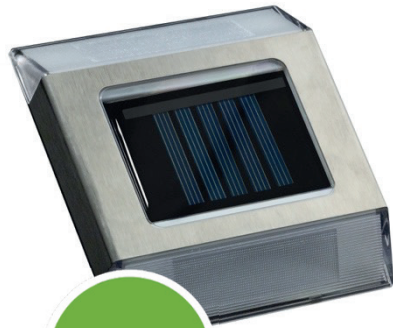

12lm

LED SOLAR GROUND SPOTLIGHT • 2 Pack

Automatic switch-on
with twilight sensor

2x LED

12 Lumen per item

SOLAR | 8h | IP44

Stainless steel + high
quality plastic

2PK

GL081SSEZ

Color temperature

Cool white: 6500K

Material

Housing: Stainless steel
Panel: High quality plastic

Function

- ON / OFF switch
- Automatic switch-on with twilight sensor

Batteries

2x 600mAh 1.2V AA NiMH included

Runtime

Long runtime, up to 8 hours

No./type of LEDs

2x cool white LED

Product dimensions

Height: 12.00cm, Width: 11.00cm

Packaging type