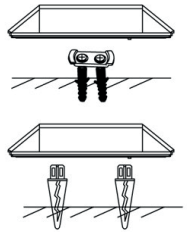

GL081SSEZ

Color temperature

Cool white: 6500K

Material

Housing: Stainless steel
Panel: High quality plastic

Function

- ON / OFF switch
- Automatic switch-on with twilight sensor

Batteries

2x 600mAh 1.2V AA NiMH included

Runtime

Long runtime, up to 8 hours

No./type of LEDs

2x cool white LED

Product dimensions

Height: 12.00cm, Width: 11.00cm

Packaging type

2 pieces in colorbox

EAN

0884620046897