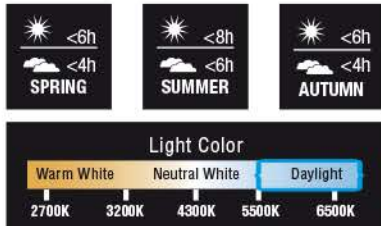

**2xLED**

## LED SOLAR SENSOR LIGHT 3 IN 1 • 1 Pack

Automatic switch-on  
with twilight sensor

**2x**  
Cool white

SOLAR | **8h** | IP44

High quality plastic

### GL1079EZ

Color temperature	Cool white: 6500K
Material	Housing: Metal, high quality plastic Panel: Plastic
Function	operating modes A: Light off, with movement for 15 seconds 100% high power light B: Dimmer light at night, with movement for 15 seconds 100% high power light C: Dimmer light in the night and off again in the morning, no motion detector function
Batteries	1x 3.7V 1200mAh Li-Ion battery included
Runtime	Long runtime, up to 8 hours
No./type of LEDs	2x cool white LED
Product dimensions	Height: 23.00cm, Width: 16.00cm
Packaging type	1 piece in colorbox
EAN	0884620063009