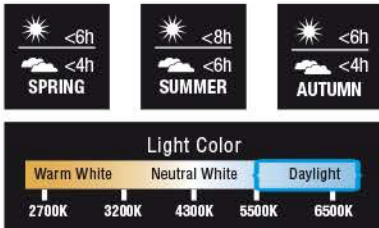

700lm

LED SOLAR PREMIUM WALL LIGHT 160 DEGREES: 700 LUMENS LED • 1 Pack

Automatic switch-on
with twilight sensor

60x LED
700 Lumen

SOLAR | 8h | IP65

High quality plastic

GL021BEZ

Color temperature

Cool white: 5000K - 6000K

Material

High quality plastic

Function

ON / OFF switch

Function a: Light off – only when moving for 15 seconds. 100% high power light

Function b: Dimmer light at night, with movement for 15 seconds 100% high power light

60x cool white LED

Product dimensions

Height: 10.50cm, Width: 30.50cm,
Depth: 4.70cm

Packaging type

1 piece in colorbox

EAN

0884620058586