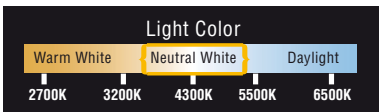

30lm

LED SOLAR SPOT LIGHT • 1 Pack

High efficiency mono crystal solar cells

1x LED
30 Lumen

SOLAR | **10h*** | IP44

High quality material

GL006BEZ

| | |
|--------------------|--|
| Color temperature | Neutral white: 3800K – 4800K |
| Material | High quality plastic |
| *Function | -6 hour mode - 30 lumens -10 hour mode: first 5 hours 24 lumens, then automatic change to 12 lumens |
| Batteries | 1x 850mAh 3.2V 18500 LiFePO4 battery |
| Runtime | Long runtime, up to 10 hours |
| No./type of LEDs | 1x neutral white LED |
| Product dimensions | Height: 31.00cm, Width: 12.00cm |
| Packaging type | 1 piece in windowbox |
| EAN | 0884620066031 |