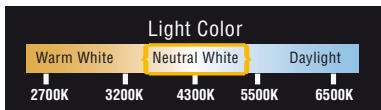

30lm

LED SOLAR SPOT LIGHT • 1 Pack

High efficiency mono crystal solar cells

1x LED
30 Lumen

SOLAR | 10h* | IP44

High quality material

GL005BEZ

Color temperature

Neutral white: 3800K – 4800K

Material

High quality plastic

*Function

- 6 hours mode – 30 lumens
- 10 hours mode – 24 lumens
- 5 hours mode – 12 lumens

Batteries

1x 850mAh 3.2V 18500 LiFePO4H included

Runtime

Long runtime, up to 10 hours

No./type of LEDs

1x neutral white LED

Product dimensions

Height: 31.00cm, Width: 12.00cm

Packaging type

1 piece in windowbox

EAN