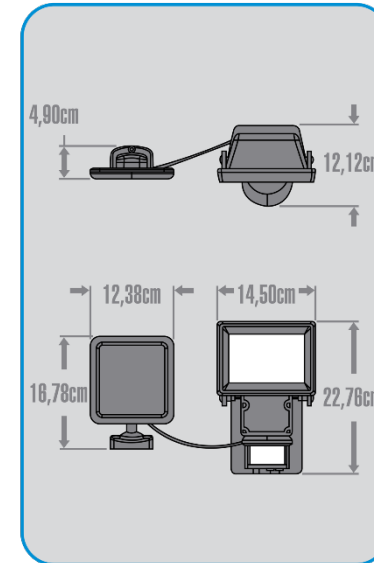

2 options:

OFF/TEST/1 min (400LM)
ON (400LM, 2h after fully charged)

FINISH:
Black

**5x rechargeable,
replaceable,
1500 mAh, 1.08Wh, 1.2V
NI-MH AA Battery incl.**

MOTION SENSOR:

60 sec.

Detection angle of the sensor: 120°
Detection range of the sensor: 15m
Beam angle: ≥120°