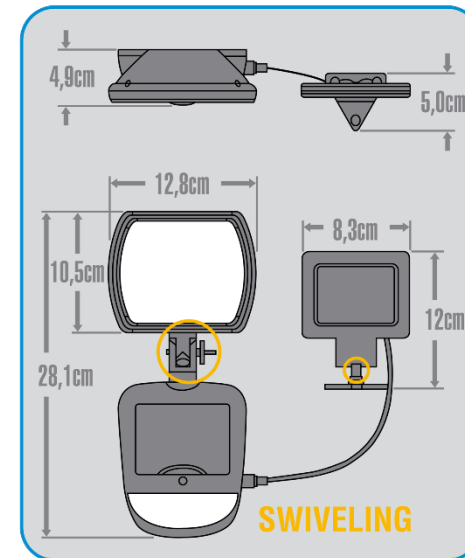

### Packaging:

- Cardbox  
1PK = 1x Solar Security Light  
1x Solar Panel  
6x Screws  
6x Plastic screw anchors per box

Final product and packaging may vary

### MOTION SENSOR:

Detection angle of the sensor: 180°  
Detection range of the sensor: 15m  
Beam angle:  $\geq 120^\circ$

60 – 300 sec.

**FINISH:**  
Pearl Grey

2x rechargeable,  
replaceable,  
600 mAh, 1.92Wh, 3.2V  
18500 LITHIUM PHOSPHATE  
BATTERIES incl.