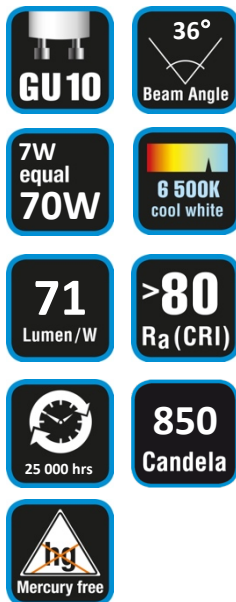

duracell-light.com

500
Lumen

7 W GU10 • Non Dimmable • Lens Optic

5,4 cm

S50F6N10C1

Packaging

1 piece in a cardbox incl. hanger

Inner Carton QTY: 10 pcs