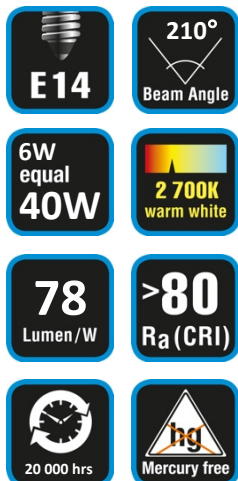

duracell-light.com

470
Lumen

6 W Mini Globe • Non Dimmable • Frosted

Ø 4.5 cm

8.2 cm

M47F2N14C1

Packaging

1 piece in a cardbox incl. hanger

Inner Carton QTY: 8 pcs

Outer Carton QTY: 48 pcs

Instant On

Yes

No. of switches (on/off)

100 000 x

Final product and packaging may vary.

#190101