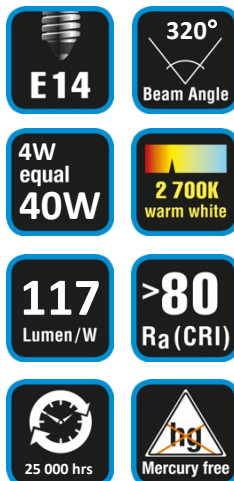

duracell-light.com

470
Lumen

4 W Mini Globe • Non Dimmable • Milky

Ø 4.5 cm

7.5 cm

FM47M2N14C1

Packaging

1 piece in a cardbox incl. hanger

Inner Carton QTY: 8 pcs

Outer Carton QTY: 48 pcs

Instant On

Yes

No. of switches (on/off)

100 000 x

Final product and packaging may vary.

#190101