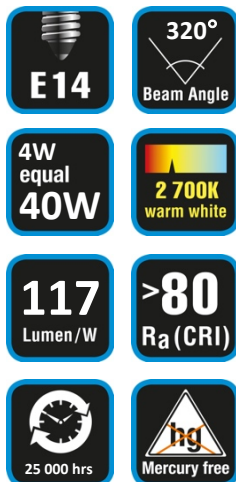

duracell-light.com

**470**  
Lumen

**4 W Candle • Non Dimmable • Milky**

Ø 3.5 cm

9.8 cm

**FC47M2N14C1**

**Packaging**

1 piece in a cardbox incl. hanger

Inner Carton QTY: 8 pcs

Outer Carton QTY: 48 pcs

**Instant On**

Yes

**No. of switches (on/off)**

100 000 x

Final product and packaging may vary.

#190101