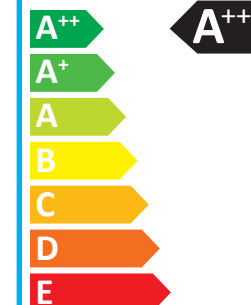

∅ 6 cm

10.5 cm

FA80M2D27C1

Packaging

1 piece in a cardbox incl. hanger

Inner Carton QTY: 6 pcs

Outer Carton QTY: 36 pcs

Instant On

Yes

No. of switches (on/off)

100 000 x

DURACELL® FA80M2D27C1