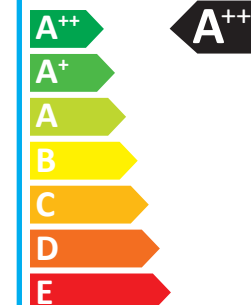

∅ 6 cm

10.5 cm

FA80C2D27C1

Packaging

1 piece in a cardbox incl. hanger

Inner Carton QTY: 6 pcs

Outer Carton QTY: 36 pcs

Instant On

Yes

No. of switches (on/off)

100 000 x

DURACELL® FA80C2D27C1