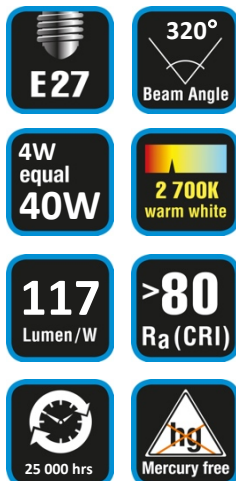

duracell-light.com

470
Lumen

4 W A-Shape • Non Dimmable • Milky

∅ 6 cm

10.5 cm

FA47M2N27C1

Packaging

1 piece in a cardbox incl. hanger

Inner Carton QTY: 6 pcs

Outer Carton QTY: 36 pcs

Instant On

Yes

No. of switches (on/off)

100 000 x

Final product and packaging may vary.

#190101