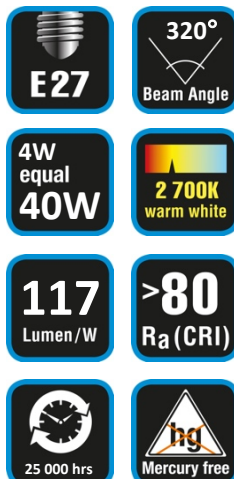

duracell-light.com

470
Lumen

4 W A-Shape • Non Dimmable • Clear

FA47C2N27C1

Packaging

1 piece in a cardbox incl. hanger

Inner Carton QTY: 6 pcs

Outer Carton QTY: 36 pcs