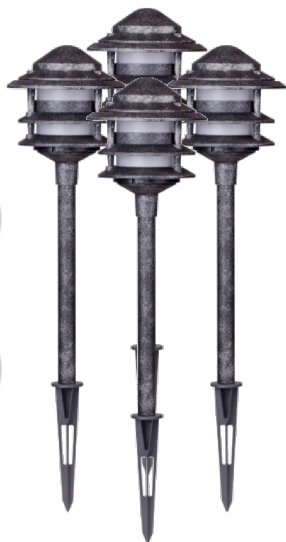

4 pcs
100
Lumen Module
1Watt

LED Plug & Go Kit • Metal & Glass

Includes Low Voltage LED Pathway Lights¹ and a Transformer²

STANDARD

18
VOLT

PLUG & GO

ENERGY SAVING

5
YEAR WARRANTY

IP44

METAL

Art. No. LV553AI-DU

Colour temperature	Warm white 2 700 – 3 200 K		
Material	Metal ¹ Plastic ²		
Lens	Glass		
Colour	Aged iron ¹ Black ²		
Nr./type of LEDs	3 x warm white		
Incl.	Cords (1.5 m)		
Dimensions	ø 14.8 cm, height 57.8 cm		
Qty in packaging	4 pieces ¹ /1 piece (IP65) ² in a cardbox		
	Inner Carton	Outer Carton	
	4 pieces	1 piece	
MOQ	1000 pieces		
Qty in container	20'	40'	40'HQ
	600	1350	1484