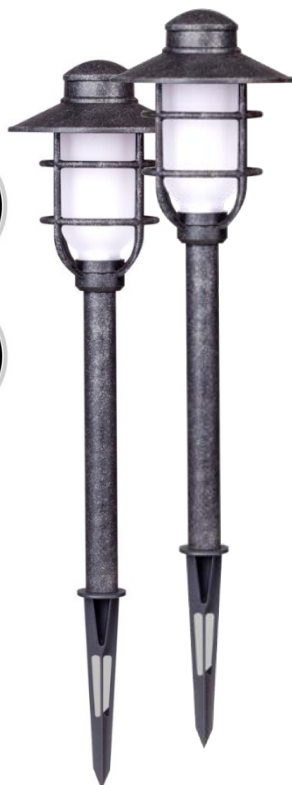

2 pcs
100
Lumen Module
1 Watt

LED Pathway Lights • Metal & Glass

STANDARD

18
VOLT

PLUG
&
GO

ENERGY
SAVING

5
YEAR
WARRANTY

IP44

METAL

Art. No. LV005AI-DU

Colour temperature Warm white 2 700 – 3 200 K

Material Metal

Lens Glass

Colour Aged iron

Nr./type of LEDs 1 x warm white

Incl. Cords (1.5 m)