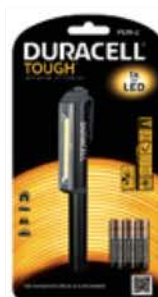

DURACELL® FLASHLIGHTS

duracell-light.com

DURACELL® TOUGH™

Built to survive any job. Light, shock-proof
and water-resistant aluminum body.

LED PENLIGHT

TOUGH™ PERSONAL-Series

PERSONAL: The “always-there-for-you”
flashlight in a handy design to fit easy in
your handbag or pocket.

PART OF THE FAWEL GROUP

VIDIS GmbH • Rungedamm 37 • 21035 Hamburg • Germany
Hotline: +49-(0)40-51 48 40 0 • sales@vidis.com
www.vidis.com

PEN-2

COB LED, on/off

Magnetic clip

Magnet on
battery shutter

3xAAA
Batteries incl.

- 1x 3 Watt COB Penlight
- Aluminum body
- Safety and magnetic clip

PEN-2

PEN-2-T9

size (in cm):
16.0 / 2.4

weight (in g):
60