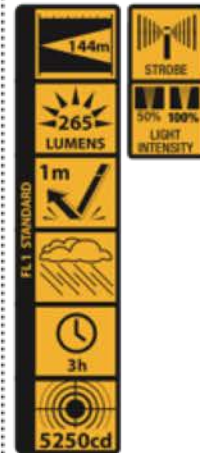

DURACELL® FLASHLIGHTS

duracell-light.com

DURACELL® TOUGH™

Built to survive any job. Light, shock-proof and water-resistant aluminum body.

COMPACT PRO

TOUGH™ COMPACT PRO-Series

COMPACT: The compact solution in a robust body, combined with powerful **CREE LED** and three different light modes.

PART OF THE JAWEL GROUP
VIDIS GmbH • Rungedamm 37 • 21035 Hamburg • Germany
Hotline: +49-(0)40-51 48 40 0 • sales@vidis.com
www.vidis.com

CMP-6C

3xAAA
Batteries incl.

- 1x 5 Watt CREE LED
- Aluminum body
- Compact & Robust
- Strobe Effect & Adjustable Light Intensity
- 3x AAA Batteries

CMP-6C

0 884620 024345 >

size (in cm):
14.2 / 3.6

weight (in g):
107

CMP-8C

3xAAA
Batteries incl.

- 1x 5 Watt CREE LED
- Aluminum body
- Compact & Robust
- Strobe Effect & Adjustable Light Intensity
- 3x AAA Batteries

CMP-8C

0 884620 022020 >

size (in cm):
11.9 / 3.2

weight (in g):
85

CMP-10C

3xAAA
Batteries incl.

- 1x 5 Watt CREE LED
- Aluminum body
- Compact & Robust
- 3x AAA Batteries

CMP-10C

0 884620 023621 >

size (in cm):
11.2 / 2.6

weight (in g):
60