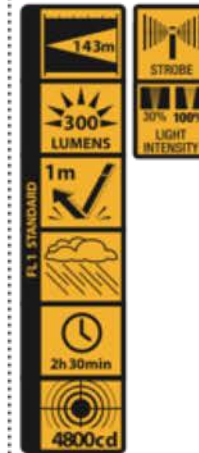

CMP-6C

0 884620 024345 >

size (in cm):
14.2 / 3.6

weight (in g):
107

CMP-8C

3xAAA
Batteries incl.

- 1x 5 Watt CREE LED
- Aluminum body
- Compact & Robust
- Strobe Effect & Adjustable Light Intensity
- 3x AAA Batteries

CMP-8C

0 884620 022020 >

size (in cm):
11.9 / 3.2

weight (in g):
85

CMP-10C

3xAAA
Batteries incl.

- 1x 5 Watt CREE LED
- Aluminum body
- Compact & Robust
- 3x AAA Batteries

CMP-10C

0 884620 023621 >

size (in cm):
11.2 / 2.6

weight (in g):
60